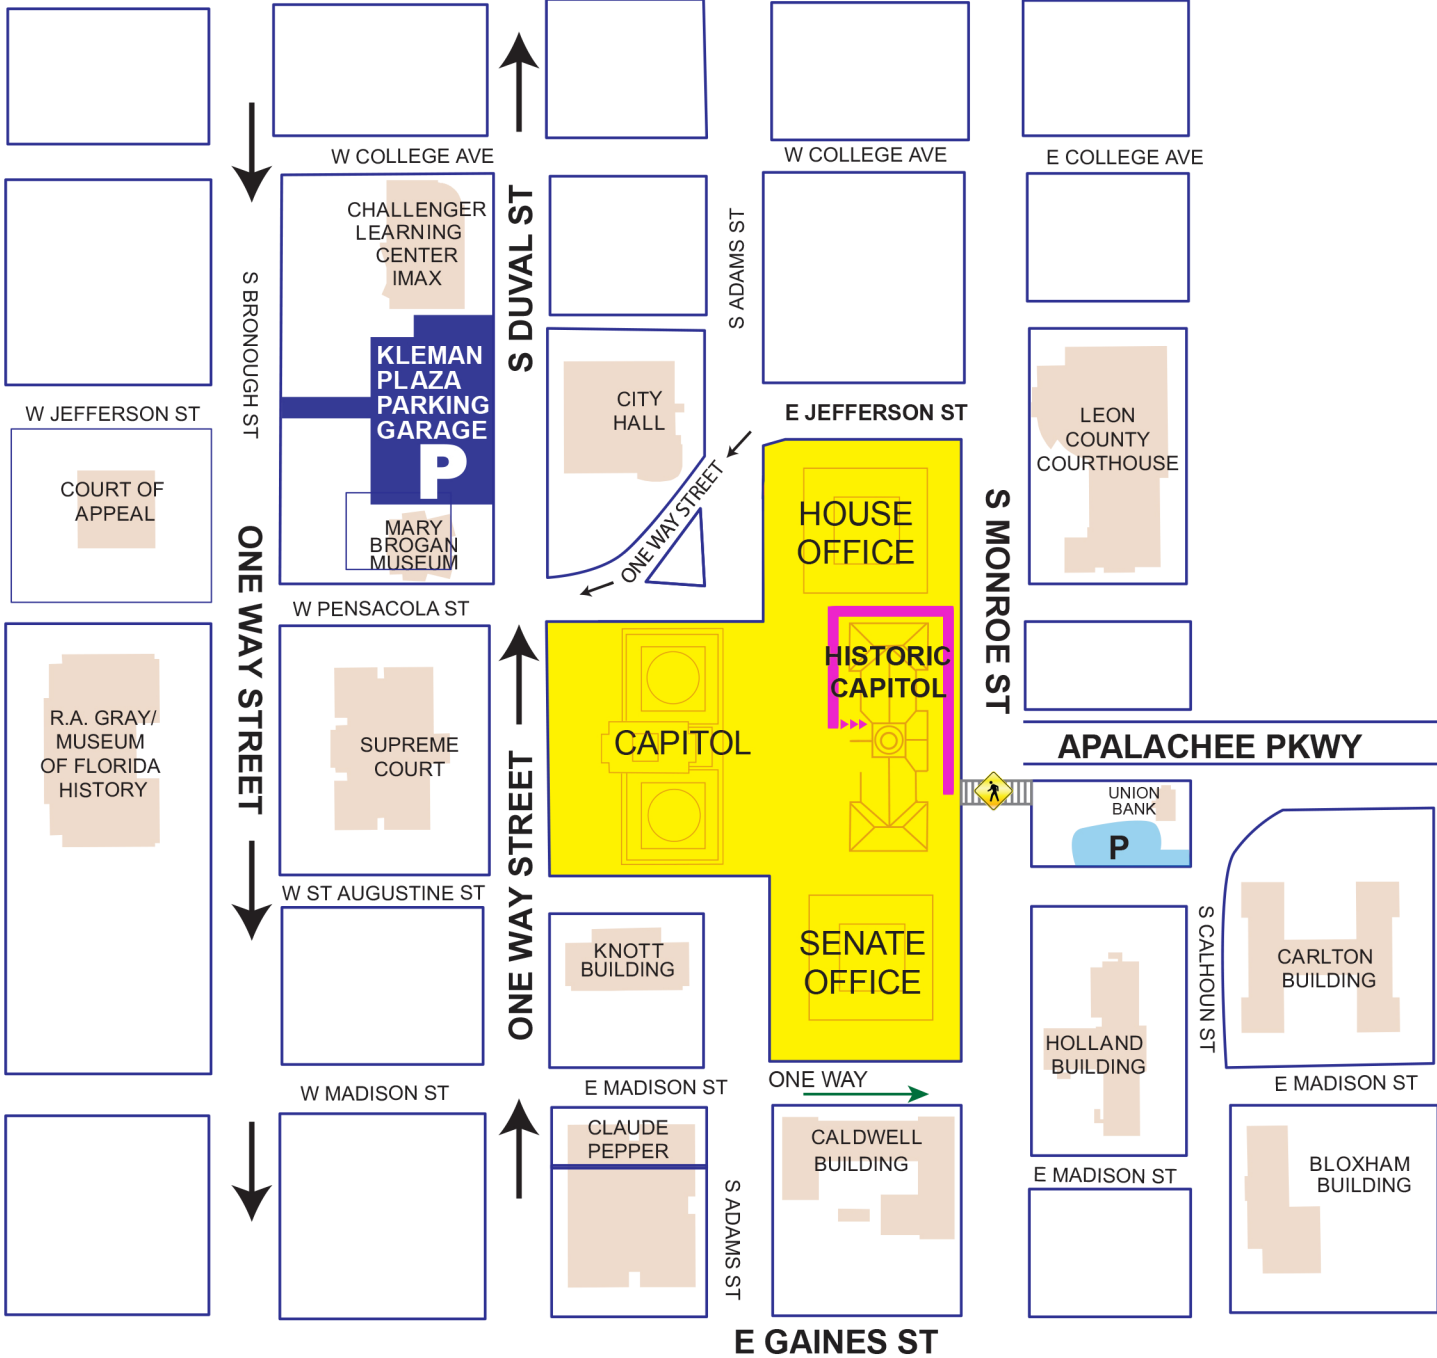

HANDICAP RAMP ACCESS

From I-10

US27 (N MONROE ST)

W TENNESSEE ST

W CALL ST

PARK AVE E

PARK AVE W

S MARTIN LUTHER KING JR BLVD

TURLINGTON EDUCATION BUILDING